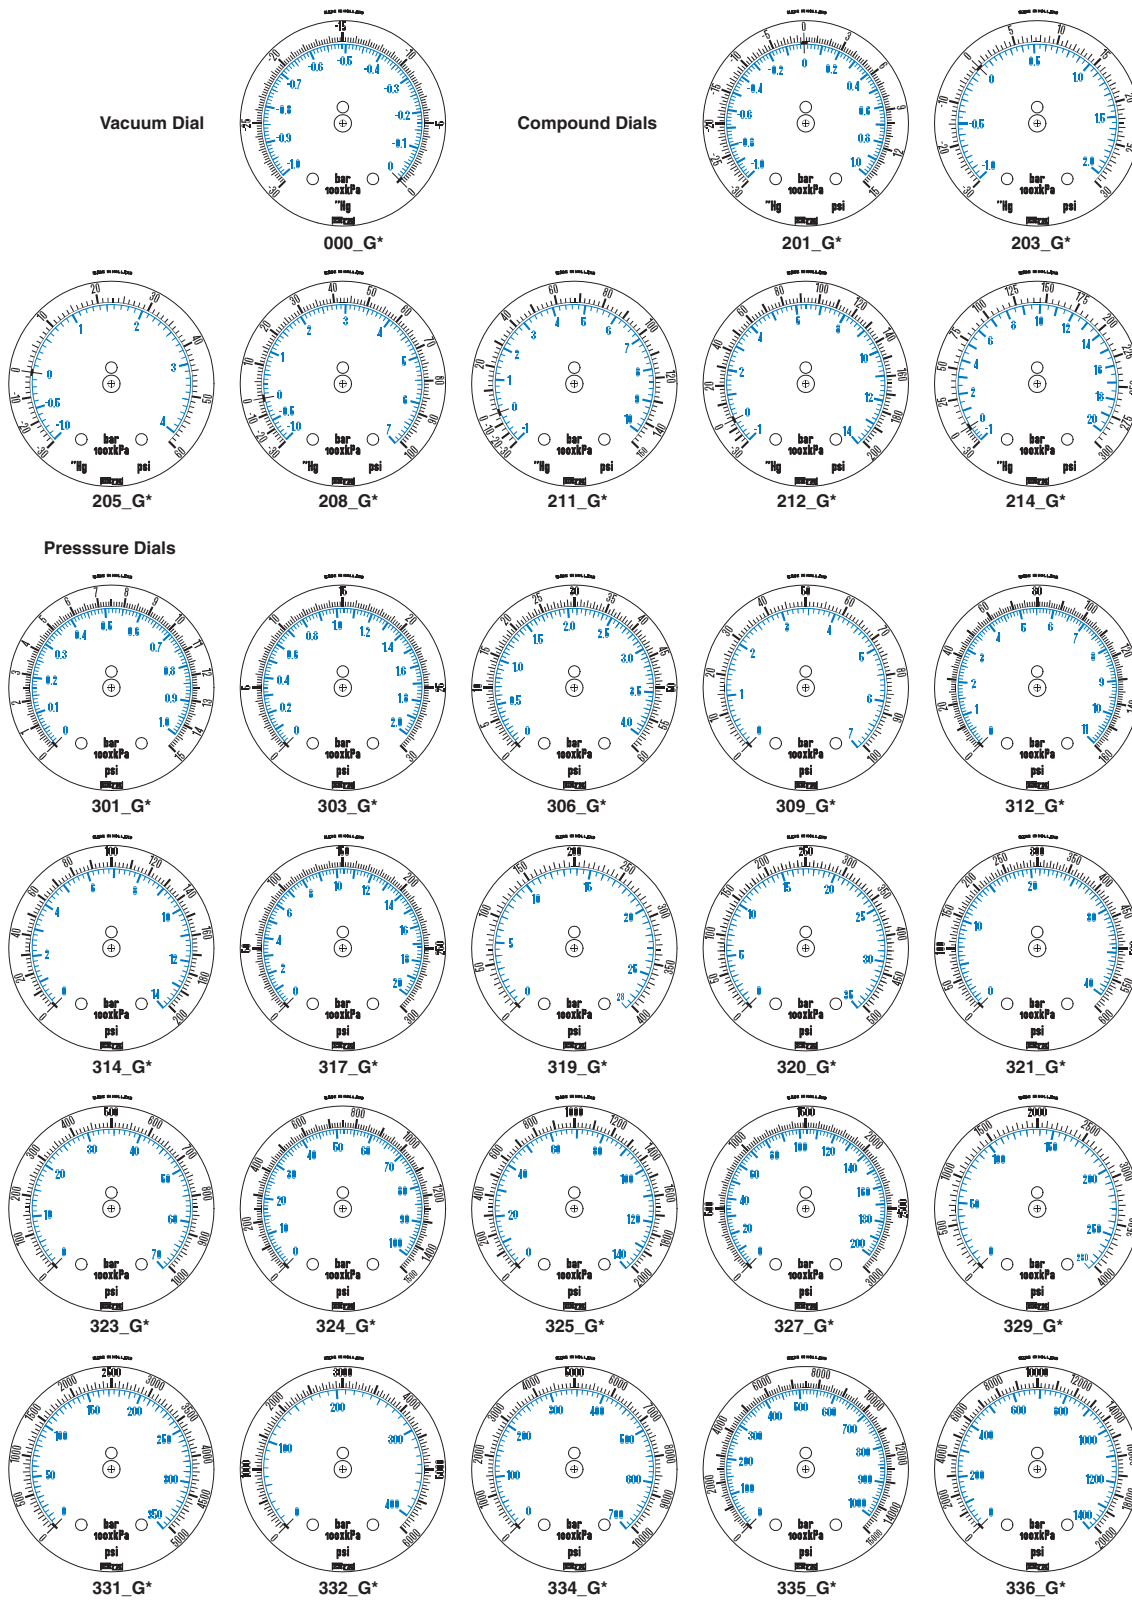

Standard scale divisions tr-scale, size 4", 4 1/2" & 6"

*pressure and Dial code at position 9,10,11 and 13 of article number.