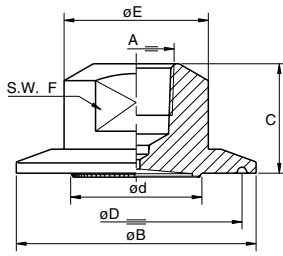

Sizes Series 05-750

05-750 Diaphragm seal

| | DN | PN | A | B | C | d | D | E | F |
|------|--------|---------|---------|------|------|------|------|------|------|
| inch | 1 1/2" | 600 psi | 1/4"NPT | 1.97 | 0.94 | 1.38 | 1.70 | 1.52 | 1.25 |
| | 2" | 600 psi | 1/4"NPT | 2.52 | 0.94 | 1.65 | 2.22 | 1.52 | 1.25 |
| | 1 1/2" | 600 psi | 1/2"NPT | 1.97 | 1.14 | 1.38 | 1.70 | 1.52 | 1.25 |
| | 2" | 600 psi | 1/2"NPT | 2.52 | 1.14 | 1.65 | 2.22 | 1.52 | 1.25 |
| mm | 1 1/2" | 40 bar | 1/4"NPT | 50 | 24 | 35 | 43.4 | 38.5 | 32 |
| | 2" | 40 bar | 1/4"NPT | 64 | 24 | 42 | 56.5 | 38.5 | 32 |
| | 1 1/4" | 40 bar | 1/2"NPT | 50 | 29 | 35 | 43.4 | 38.5 | 32 |
| | 2" | 40 bar | 1/2"NPT | 64 | 29 | 42 | 56.5 | 38.5 | 32 |