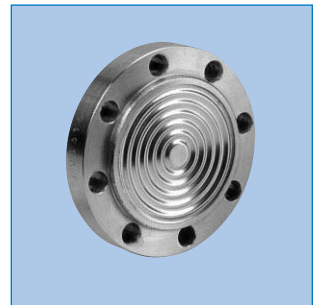

# Diaphragm Seals

- 90 **Series 05-100**  
Threaded off line connection compound thru 500 psi
- Series 05-150**  
Threaded off line connection 200-2500 psi
- Series 05-170**  
Threaded off line connection 1000-6000 psi

- 92 **Series 05-200**  
Threaded Process Connection
- Series 05-500**  
Flanged Process connection

- 94 **Series 05-400**  
Flanged Process Connection

- 96 **Series 05-700**  
Tri-Clamp®