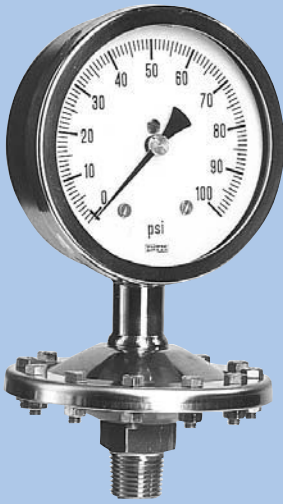

Series 1520

Mechanical Diaphragm Pressure Gauges

Connection and Diaphragm 316 Stainless steel case & bayonet ring Case size 4" & 6"

ENFM's stainless steel diaphragm pressure gauges are suitable for applications involving viscous or crystallizing media in harsh environments such as chemical, petrochemical, water and sewage treatment plants and pulp and paper industry.

Standard gauge specifications

Case:	Stainless steel Aisi 304
Bezel:	Stainless steel Aisi 304 polished bayonet ring
Dial:	White aluminum with black or black and blue scales
Pointer:	Black aluminum adjustable
Window:	Laminated Safety glass
Diaphragm:	Stainless steel AISI 316
Connection:	Stainless steel AISI 316
Movement:	Stainless steel
Weather protection:	IP 54
Accuracy:	1.6 % of span
Overrange protection	< 100 psi: 5 x of span > 100 psi: maximum of 600 psi