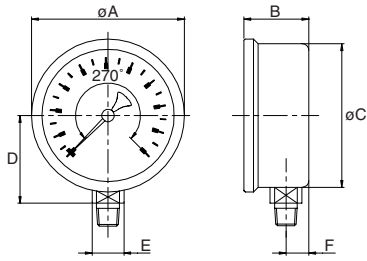

## Sizes and weights series 2000

2001 bottom

	Size	A	B	C	D	E	F
inch	2 1/2	2.65	1.80	2.60	1.70	0.63	0.35
mm	66	66.5	46.0	66.0	43.0	16.0	9.0

2004 centerback

	Size	A	B	C	D	E
inch	2 1/2	2.65	1.80	2.60	0.45	0.63
mm	66	66.5	46.0	66.0	9.0	16.0