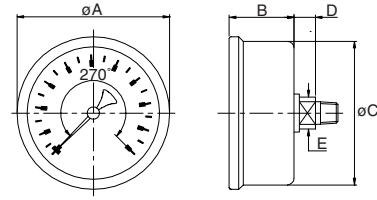

## Sizes and weights series 2000

2001 bottom

	Size	A	B	C	D	E	F
inch	2 1/2	2.65	1.80	2.60	1.70	0.63	0.35
mm	66	66.5	46.0	66.0	43.0	16.0	9.0

2004 centerback

	Size	A	B	C	D	E
inch	2 1/2	2.65	1.80	2.60	0.45	0.63
mm	66	66.5	46.0	66.0	9.0	16.0