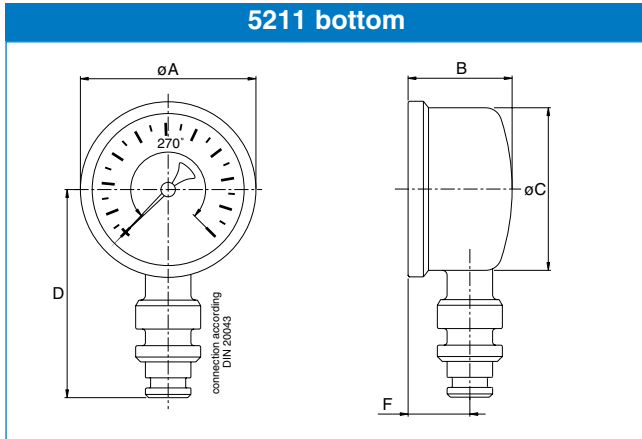

Sizes and weights series 5210

	Size	A	B	C	D	F	Wght.	
inch	2	2.13	1.26	1.97	2.52	0.75	0.560	lb
mm	50	54	32	50	64	19	0.255	kg