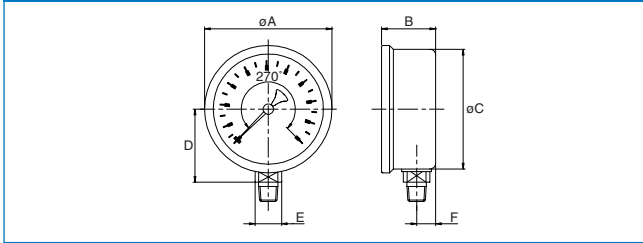

Sizes and weights series

7020NH₃/6020NH₃

7220NH₃/6220NH₃

7021NH₃/6021NH₃/7221NH₃/6221NH₃ bottom

Size	A	B	C	D	E	F	Wght.	
							dry	filled
2 1/2	2.64	1.12	2.48	1.52	0.55	0.39	0.265	0.430
4	4.09	1.16	3.90	2.24	0.55	0.39	0.555	1.015
63	67	28.5	63	38.5	14	10	0.120	0.195
100	104	29.5	99	57.0	14	10	0.250	0.460