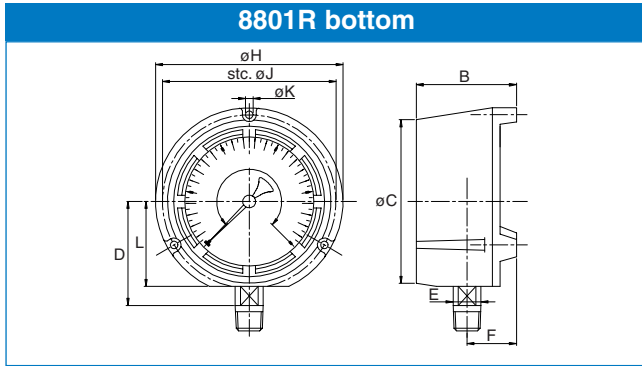

Sizes and weights series 8800R

	Size	B	C	D	E	F	H	J	K	L	Wght.
inch	4.5"	3.11	5.08	3.23	0.87	1.54	5.83	5.39	0.24	2.64	1.810
mm	4.5"	79	129	82	22	39	148	137	6	67	0.820