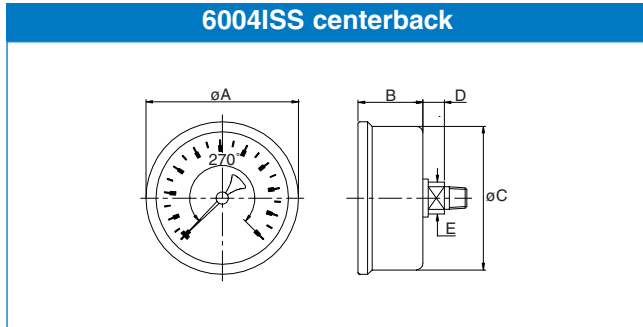

Sizes and weights series 6000ISS

	Size	A	B	C	D	E	Wght.
inch	2 1/2	2.64	1.10	2.48	0.37	0.55	0.245
	4	4.09	1.18	3.90	0.41	0.55	0.474
mm	63	67	28.0	63	9.5	14	0.110
	100	104	30.0	99	10.5	14	0.215