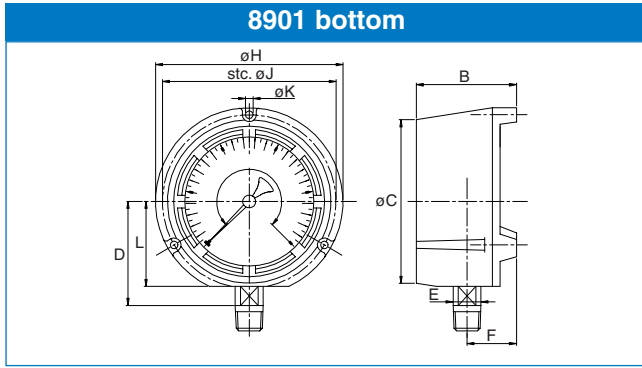

Sizes and weights series 8900

	Size	B	C	D	E	F	H	J	K	L	Wght.
inch	4.5"	3.11	5.08	3.23	0.87	1.54	5.83	5.39	0.24	2.64	2.690
mm	4.5"	79	129	82	22	39	148	137	6	67	1.220