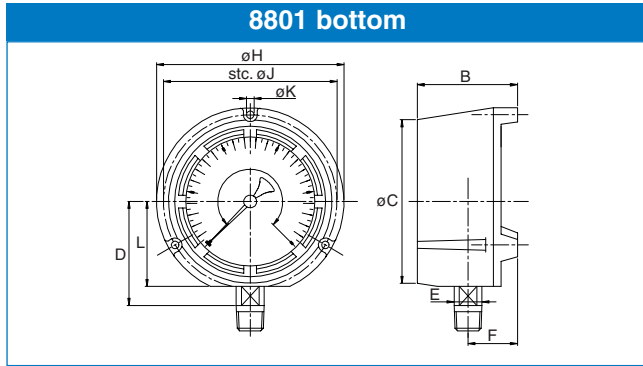

## Sizes and weights series 8800

	Size	B	C	D	E	F	H	J	K	L	Wght.
inch	4.5"	3.11	5.08	3.23	0.87	1.54	5.83	5.39	0.24	2.64	1.810
mm	4.5"	79	129	82	22	39	148	137	6	67	0.820