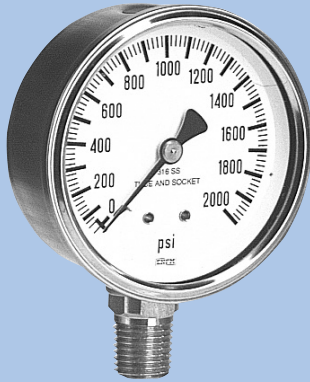

Series 7120

Field Fillable Stainless Steel Pressure Gauges

Stainless steel wetted parts
Stainless steel case
Case size 2 1/2"

ENFM's stainless steel pressure gauges are suitable for a medium, which does not clog connection port or corrode stainless steel. These gauges are commonly used on heavy-duty service in industrial environments. The gauges can be liquid-filled in the field.

Standard gauge specifications

- Case:** Stainless steel AISI 304 with filling plug
- Bezel:** Crimped stainless steel AISI 304
- Dial:** White aluminum with black or black and blue scales
- Pointer:** Black aluminum
- Window:** Acrylic
- Bourdon tube:** ≤ 600 psi : "C" shaped AISI 316
> 600 psi : helical AISI 316
- Connection:** Stainless steel AISI 316
- Movement:** Stainless steel
- Weather protection:** IP 54
- Accuracy:** 1.6 % of span