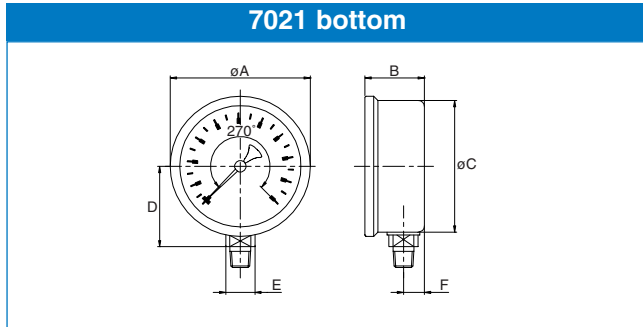

Sizes and weights series 7020

Size	A	B	C	D	E	F	Wght.
2	2.09	1.06	1.97	1.24	0.55	0.39	0.190
50	53	27.0	50	31.5	14	10	0.084