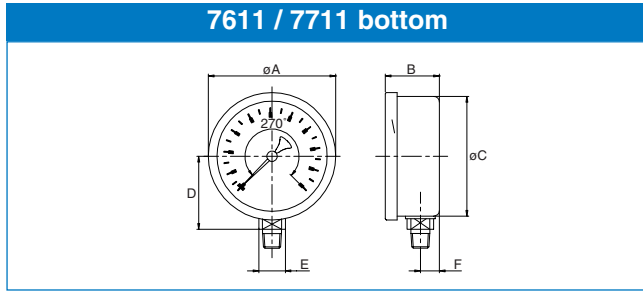

Sizes and weights series 7611 / 7711

Size	A	B	C	D	E	F	Wght.
2 1/2	2.68	1.17	2.48	1.52	0.55	0.39	0.510
4	4.13	1.83	3.90	2.48	0.87	0.67	1.845
63	68	29.7	63.0	38.5	14	10.0	0.230
100	105	46.5	99.0	63.0	22	17.0	0.835